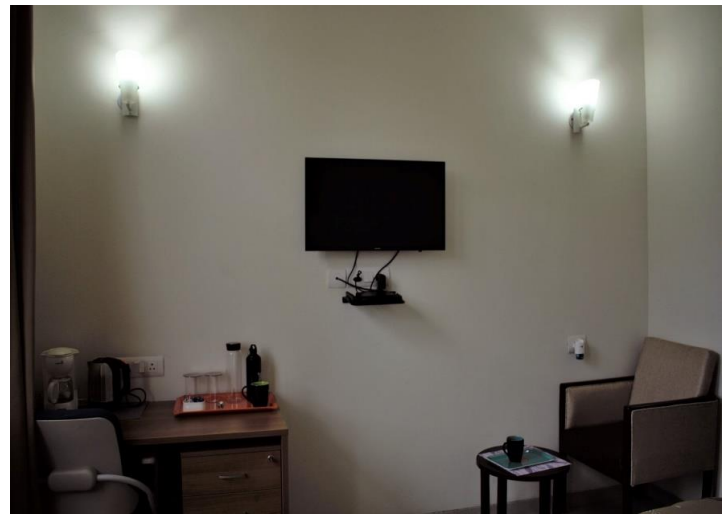

## **IIITD GUEST HOUSE**

1.A IIITD 16 room Guest house is located on the second floor of the Sports Block.

2. The Guest rooms are nice and cozy with all modern facilities

3. The Guest also includes a Lounge with pantry

4. The Guest House has following categories of rooms available: -

<b>SNO</b>	<b>Type of Guest House</b>	<b>Nos</b>
1	Suite	4
2	Deluxe Guest rooms	14

5. Category of visitors: -

- A- For Visitors coming to IIT Delhi for official work
- B- For Govt officials coming on duty not IIIT Delhi work
- C- For other Visitors including parents

6. Guest room rates are as follows:-

<b>SNO</b>	<b>Type of Guest House</b>	<b>Nos</b>	<b>Rates (Rs.)</b>
1	Suite	4	3200+ 18% GST
2	Deluxe Guest rooms	14	2000+18% GST
3	Extra Bedding Charges		200/-

7. Rates for meals are as follows: -